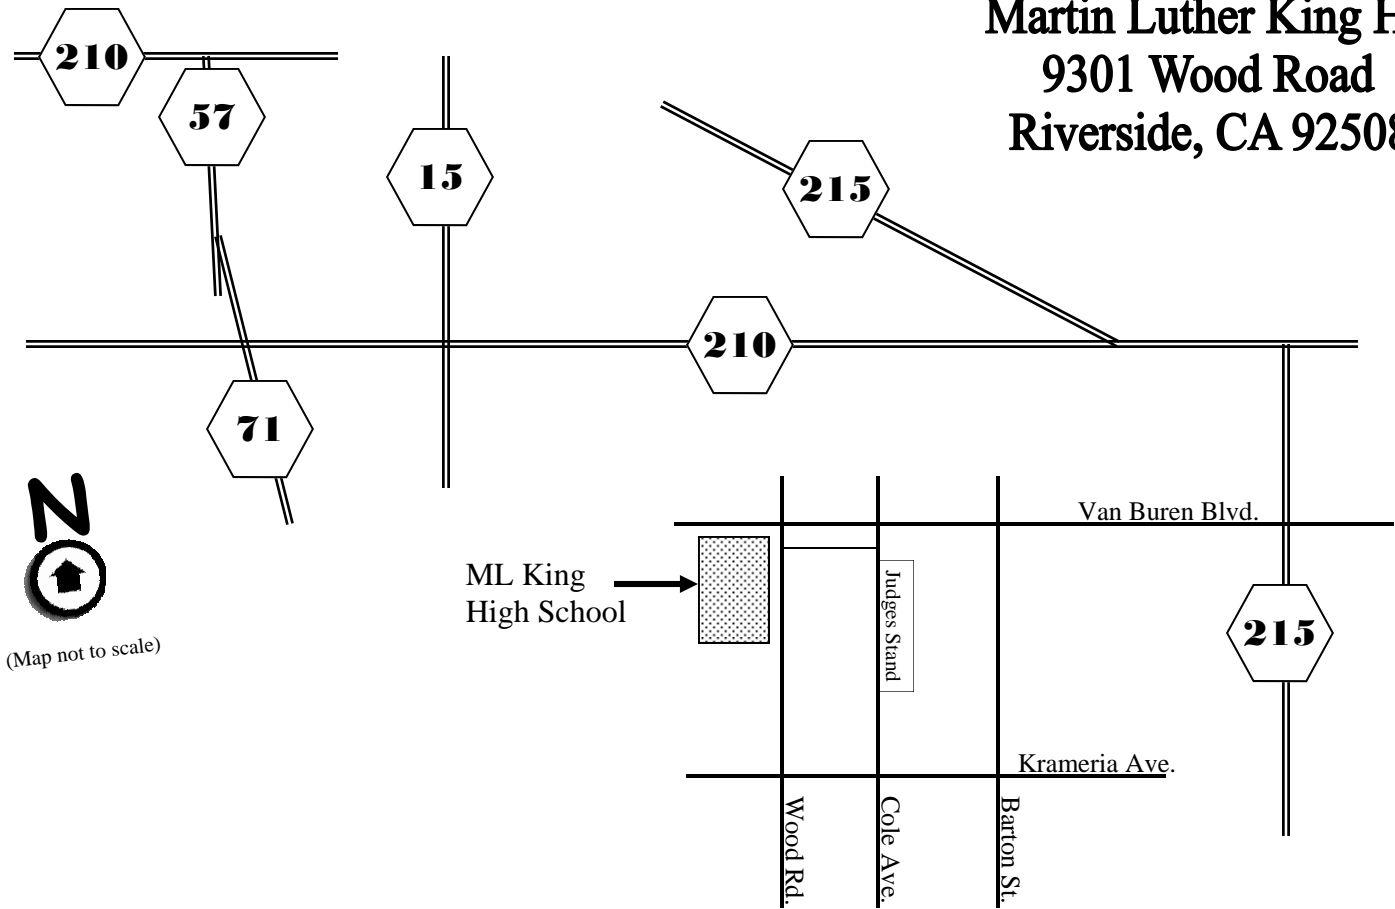

Martin Luther King HS
9301 Wood Road
Riverside, CA 92508

Directions to Martin Luther King High School

210 Fwy East (you can go 210 to 15 to 60 if you like!)

57 Fwy South

71 Hwy South

60 Fwy East

215 Fwy South

Exit Van Buren Blvd.

West on Van Buren

MLK High School is at the Corner of Van Buren and Wood Rd.

The Band Review Competition is east of the MLKHS on Cole Ave. between Van Buren Blvd and Krameria Ave.

Awards are at MLKHS Stadium

Park where you can, Do **not** try to park with the buses.

City of Riverside
City of Innovation

Riverside King Band Review Venue Map

Key

- Bus Route
- Parade Route
- Sidewalk Route
- Staging Area
- Type 3 Barricades
- Porta-Potties (2)