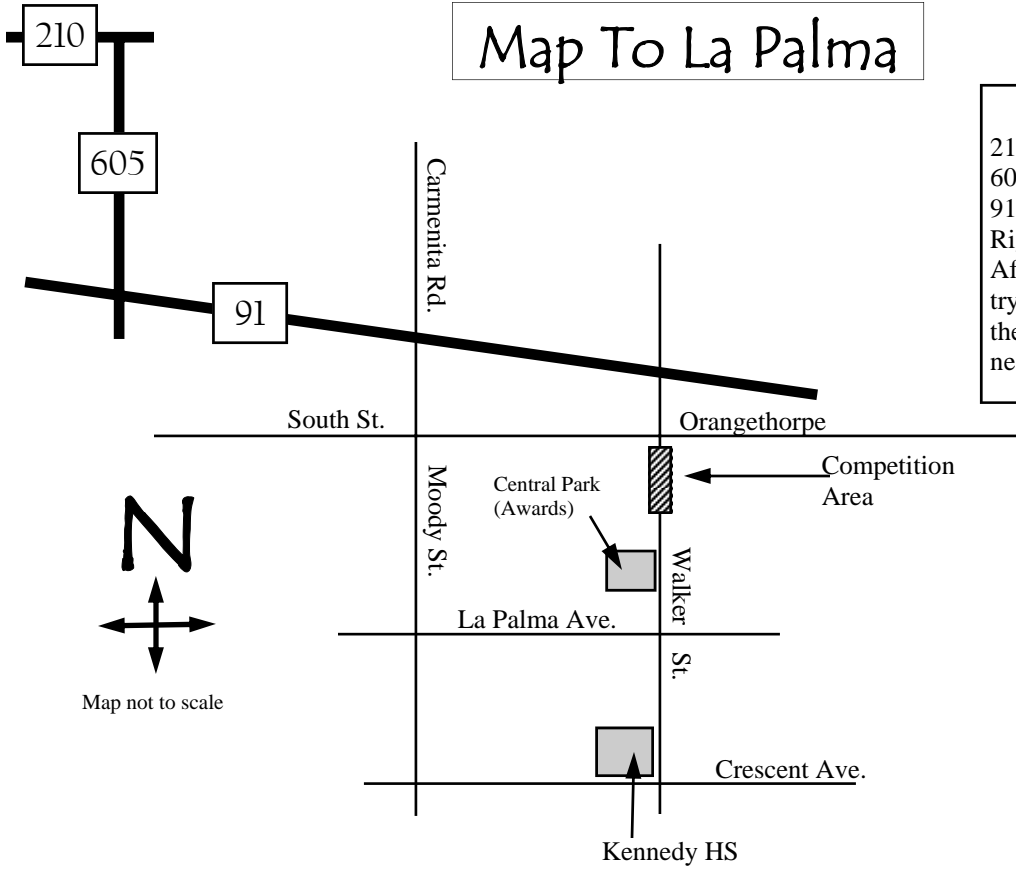

Band Review Line-up

6A—Diamond Bar, Loara,, Chino, Arcadia, King

Field Show Line-up

4A—Nogales, Westlake, Arroyo, Valencia, South Hills, La Canada, Trabuco Hills

5A—Upland, Ayala, Mission Viego, Rowland, Arcadia

~ Maps on Back ~

Map To La Palma

Driving Directions

210 East to 605 South
605 South to 91 East
91 East to Carmenita Rd.
Right on Carmenita Rd.
After you are past Orangethorpe,
try to get as far east as possible,
there should be some parking
near Orangethorpe and Walker.

Trabuco Hills High School
 27501 Mustang Run
 Mission Viejo, CA 92691

Directions To Trabuco Hills HS
 East 210 Fwy
 South 57 Fwy
 South 5 Fwy
 Exit El Toro Rd.
 Left on El Toro Rd.
 Right on Santa Margarita Parkway
 Right on Los Alisos Blvd.
 Right on Mustang Run

From La Palma (Kennedy HS)
 91 Fwy east to 57 Fwy South
 57 Fwy to Interstate 5 South
 I-5 to El Toro Road.
 El Toro Rd east to Santa Margarita Parkway
 Right on Santa Margarita Parkway.
 Right on Los Alisos Blvd.
 Right on Mustang Run
 You will see Trabuco Hills HS on your right.