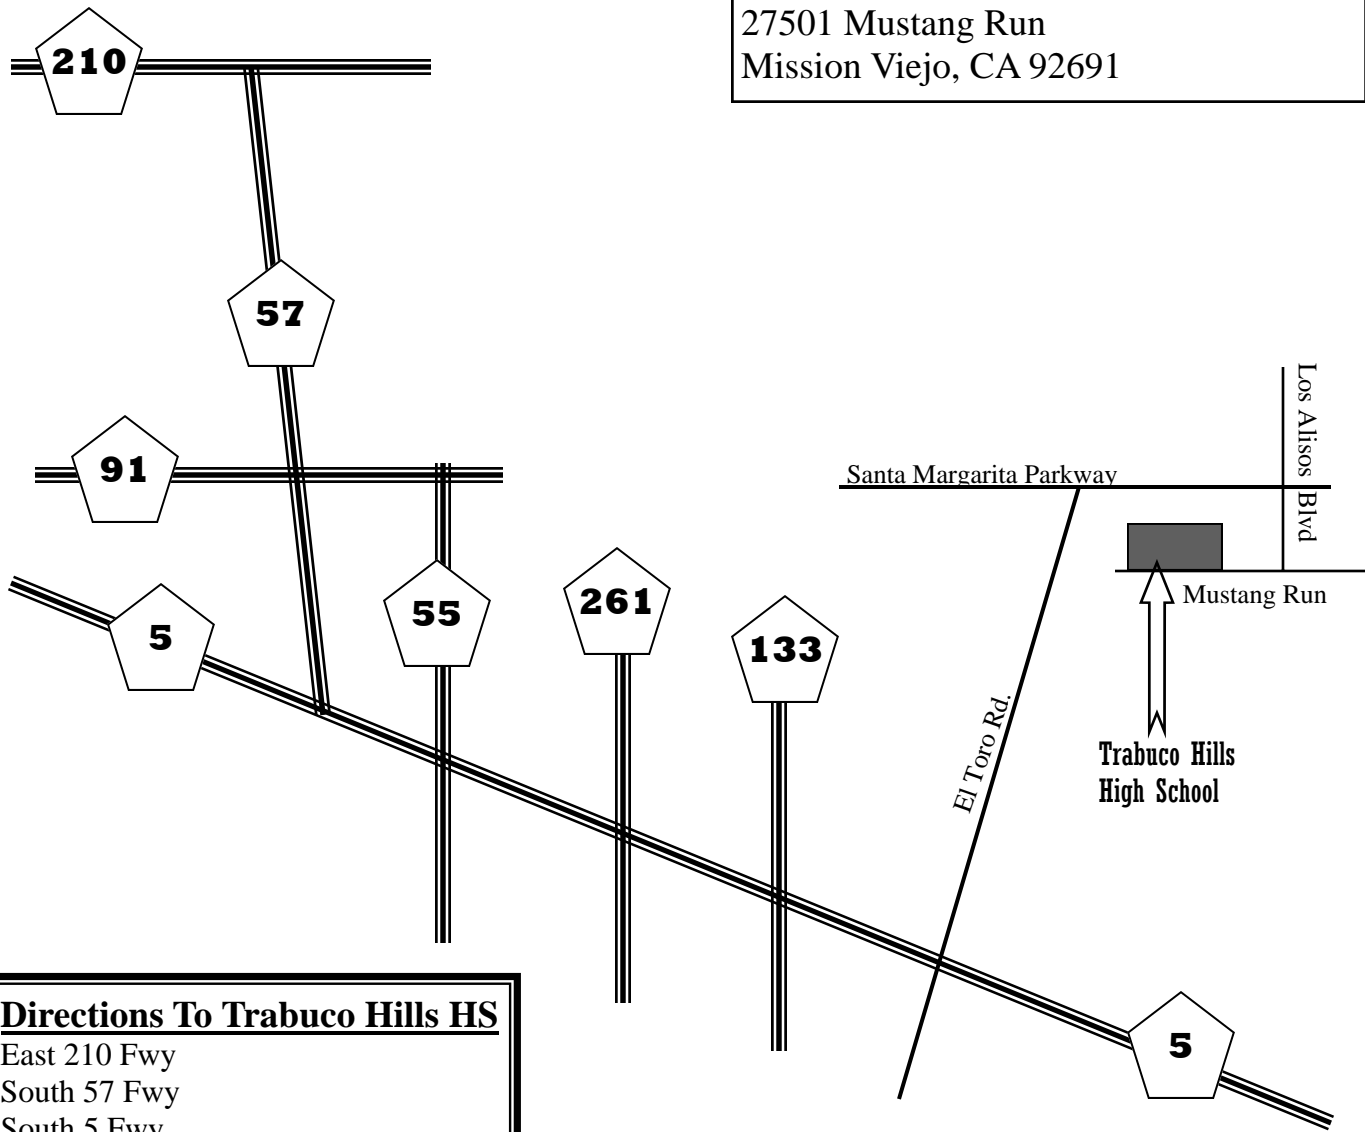

Band Review Line-up

6A—Diamond Bar, Loara,, Chino, Arcadia, King

Field Show Line-up

4A—Nogales, Westlake, Arroyo, Valencia, South Hills, La Canada, Trabuco Hills

5A—Upland, Ayala, Mission Viego, Rowland, Arcadia

~ Maps on Back ~

Map To La Palma

Driving Directions

210 East to 605 South
605 South to 91 East
91 East to Carmenita Rd.
Right on Carmenita Rd.
After you are past Orangethorpe,
try to get as far east as possible,
there should be some parking
near Orangethorpe and Walker.

Trabuco Hills High School
 27501 Mustang Run
 Mission Viejo, CA 92691

Directions To Trabuco Hills HS
 East 210 Fwy
 South 57 Fwy
 South 5 Fwy
 Exit El Toro Rd.
 Left on El Toro Rd.
 Right on Santa Margarita Parkway
 Right on Los Alisos Blvd.
 Right on Mustang Run

Map not to scale