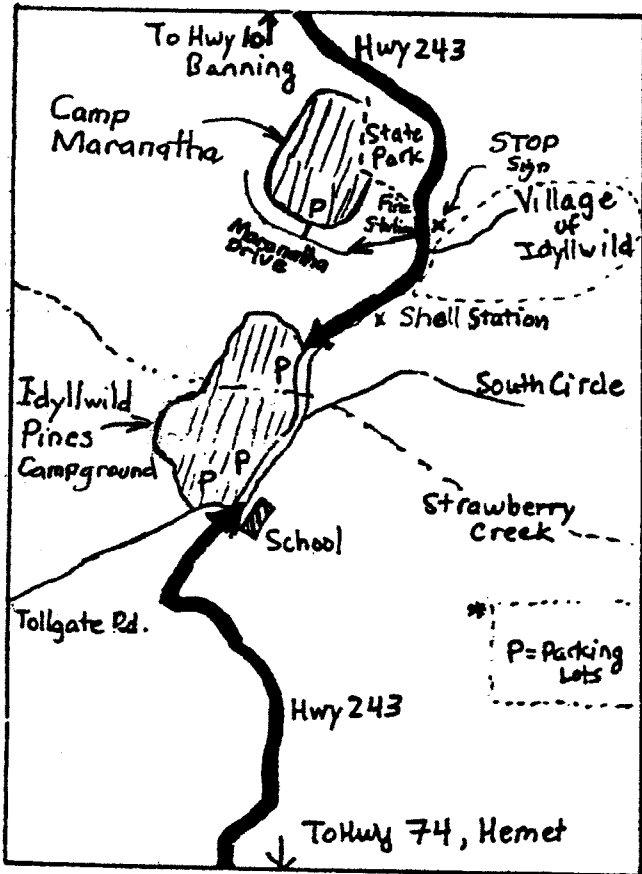

# Arcadia High School Music Camp

Where? for Band:  
 Idyllwild Pines Camp  
 and Conference Center  
 26375 Highway 243  
 Idyllwild, California

Where? Orchestra and Color Guard  
 Camp Maranatha  
 Maranatha Drive  
 Idyllwild, California

Messages to Camp? Contact:  
 Mrs. Terry Schreiner  
 Office: 626-821-1711  
 Home: 626-447-4190

How to get to Idyllwild (Front Way)  
 From Arcadia take 10 Frwy. east  
 Continue thru Riverside to Banning  
 Take 8th Street exit (Hwy. 243)  
 Follow Hwy. 243 to Idyllwild.

The "Back Way" to Idyllwild:  
 Take 10 Frwy. east to the 15 south  
 South on 15 to 60. East on 60 to 215  
 South on 215. Just past March Field  
 exit on Ramona Expressway, east.  
 Follow to deadend at Florida (Hwy. 74)  
 Left on Florida to Hwy. 243  
 North (left) on 243 to Idyllwild.

Maps to Idyllwild:  
 Front Way:

Map of Idyllwild Area

Insert: Map of exit off of 10 Frwy.

Back Way: